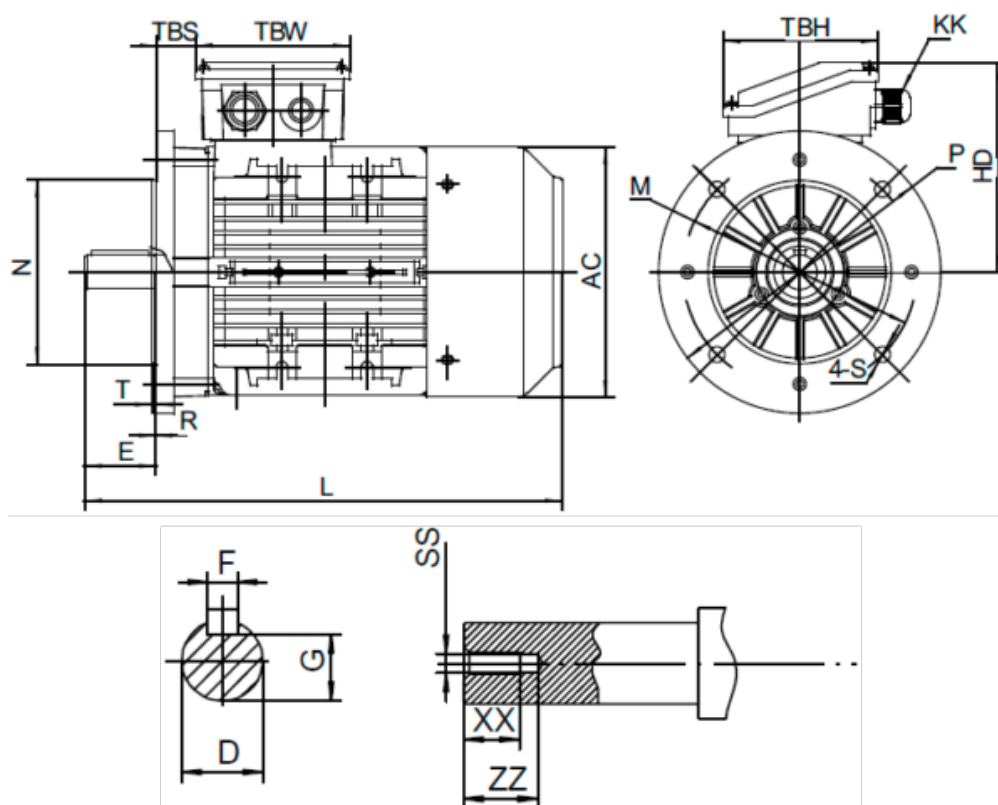

Data Sheet

Article number: 2518009204240140

Description: Kleedrive T3A 132M2-4 9.2kw 1400 rpm UL/CSA
3x400/690V 50 HZ IP55 B5 Eff=82,7%

Measures

AA = 260	L = 460/498	TBH = 118
AC = Ø261	M = Ø265	TBS = 36.5
AD = 323	N = Ø230	TBW = 118
D = Ø38	P = Ø300	XX = 28
E = 80	R = 0	ZZ = 37
F = 10	S = Ø15	
G = 33	SS = M12	
HD = 191	T = 4	